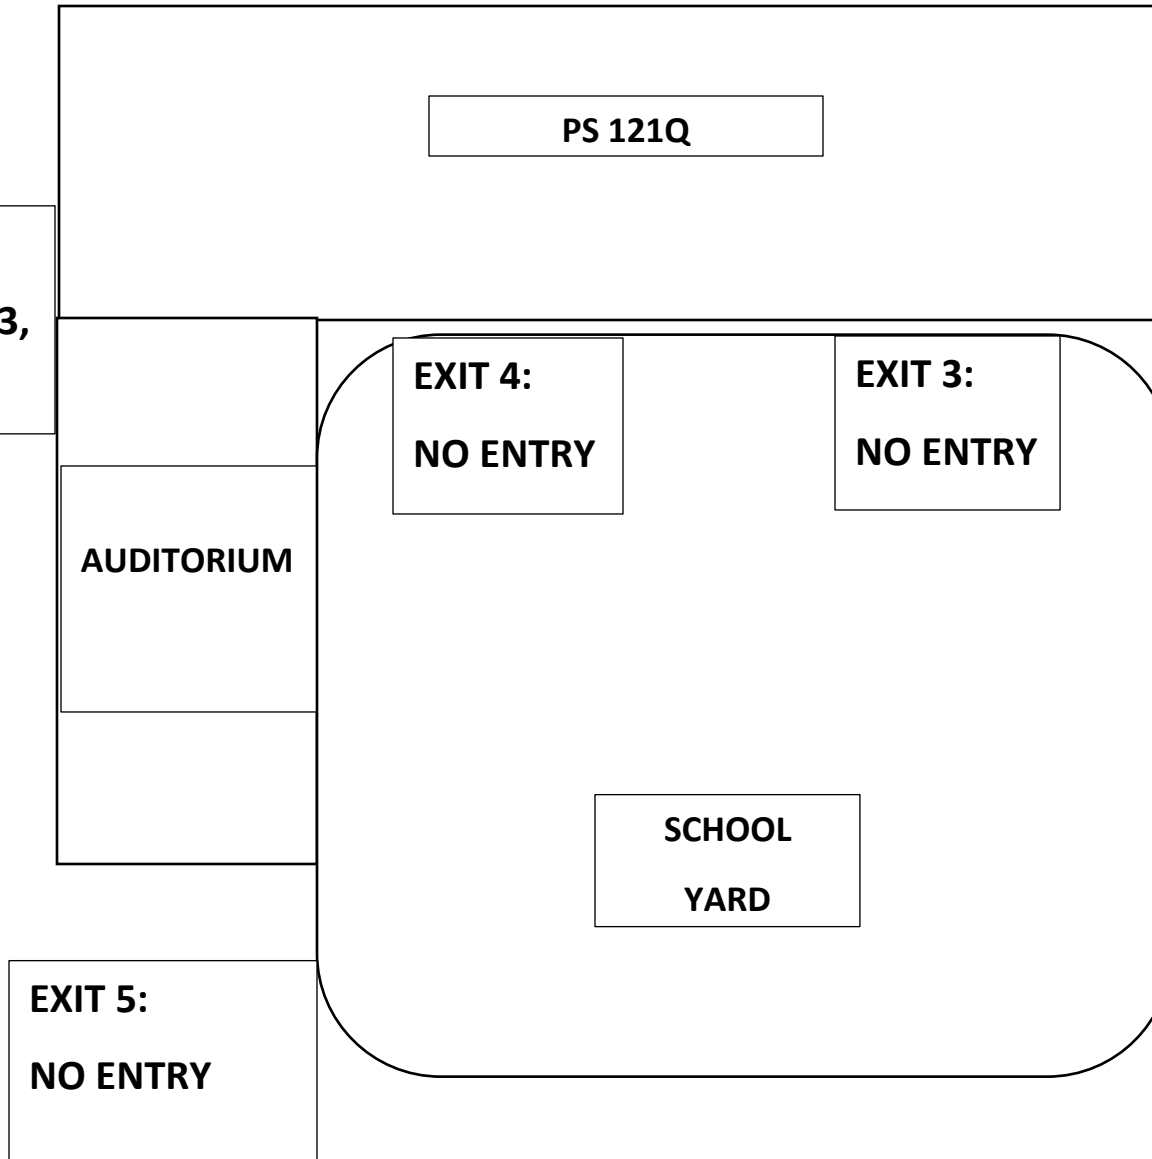

# ARRIVAL MAP – PS 121Q

109<sup>TH</sup> AVE

126<sup>TH</sup>  
STREET

127<sup>TH</sup>  
STREET

PS 121Q

EXIT 6:  
GRADES 2, 3,  
4 AND 5

EXIT 2:  
PRE-K  
KINDERGARTEN  
Grade 1

EXIT 4:  
NO ENTRY

EXIT 3:  
NO ENTRY

AUDITORIUM

SCHOOL  
YARD

EXIT 5:  
NO ENTRY

# DISMISSAL MAP – PS 121Q

109<sup>TH</sup> AVE

126<sup>TH</sup>  
STREET

127<sup>TH</sup>  
STREET

PS 121Q

**EXIT 6:**  
GRADE 1 (2:10PM)

**EXIT 2:**  
PRE-K (1:50PM)  
KINDERGARTEN  
(1:55PM)

**EXIT 4:**  
GRADE 4  
(2:10PM)

**EXIT 3:**  
GRADE 2  
(2:10PM)

AUDITORIUM

SCHOOL  
YARD

**EXIT 5:**  
GRADE 3 (2:05PM)  
GRADE 5 (2:10PM)